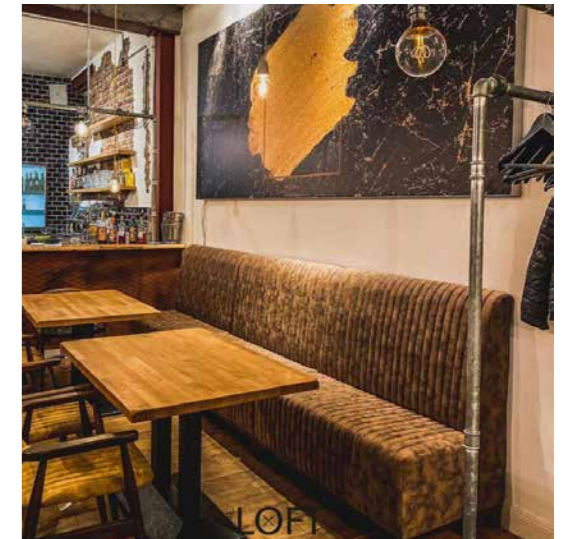

Flat

Cafe Set

Flat / 002
Cafe

by LOCA™
Design Furniture

Form

Form / 002
Cafe

Bonny

Lite
Cafe Set