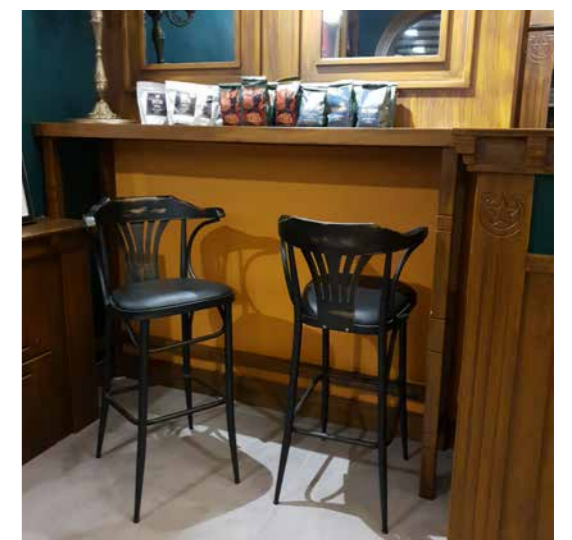

Flat

Cafe Set

Flat / 002
Cafe

by LOCA™
Design Furniture

Form

Form / 002
Cafe

Bonny

Lite
Cafe Set